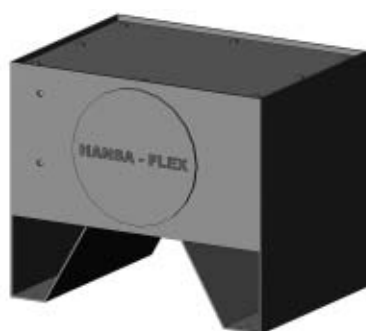

## Hydraulic tanks BEK (without cleaning aperture)

Tank made of quality steel, sand-blasted inside and out, primed with high quality zinc dust paint that is resistant to mineral oil based hydraulic oils. All tanks are subjected to a 100% leak test.